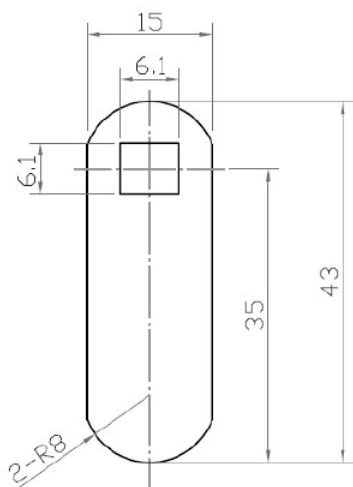

PRODUCT SHEET

Description:

Cam No. 18 F/Combi Locks, Straight 35mm C/E, Hole: 6 x 6mm, Fits for Locks M237/238/266/268/300/316/3001 & 3002

Item number:

14.04.258-0

Units	Box	Carton	HS Code	Barcode
Pcs.	500	3000	8301600090	 5704866040860

t=2mm

18